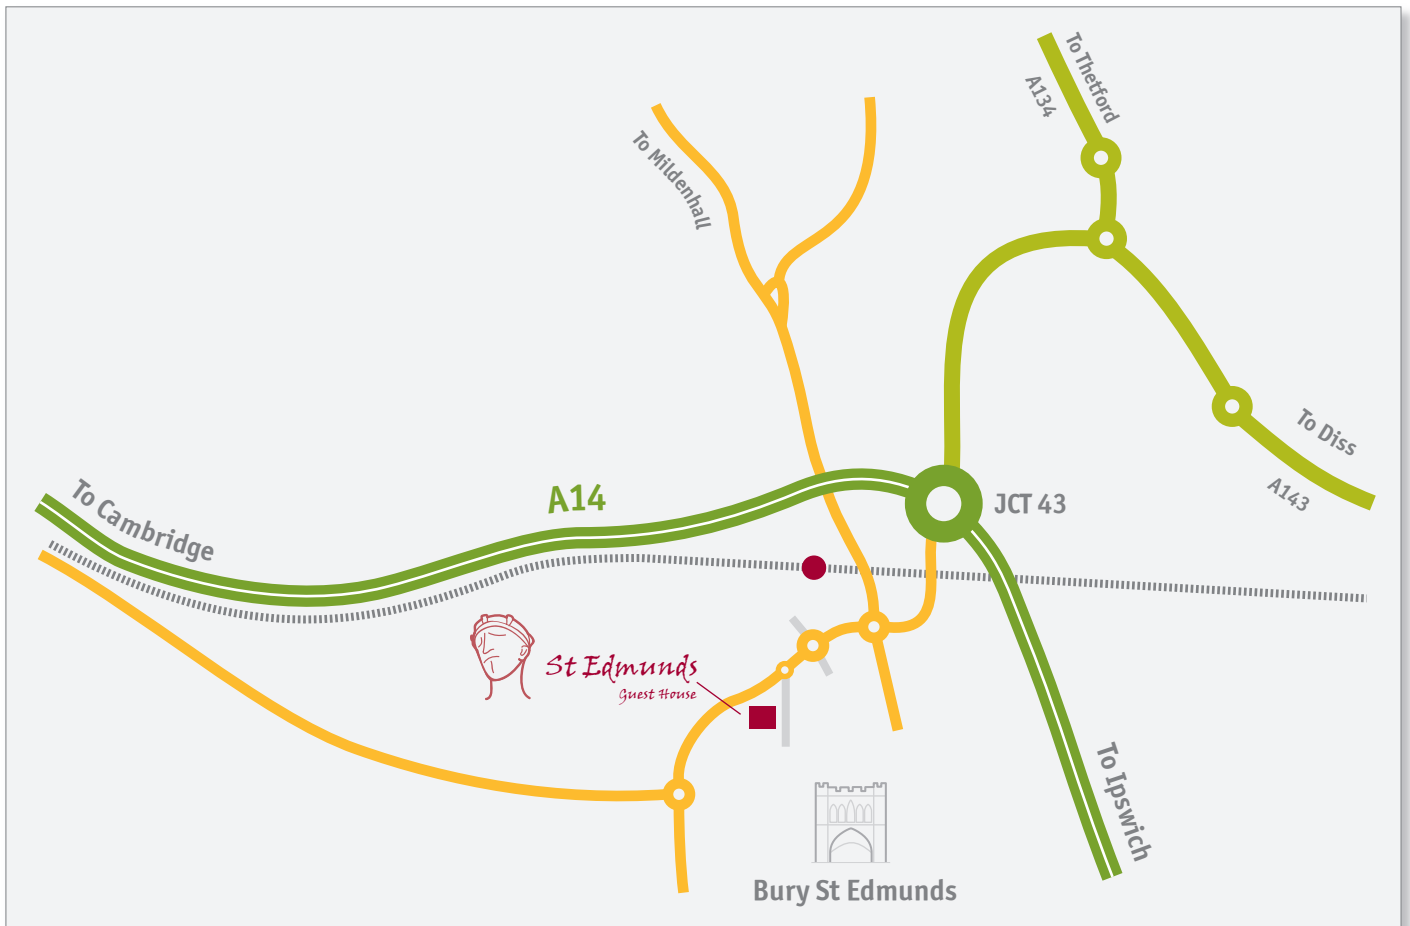

## Directions to St Edmunds Guest House - Page 1 of 2

Exit the A14 at junction 43.

Take the Compiegne Way exit signposted Town Centre.

At roundabout take second exit onto Tayfen Road.

Go straight over next roundabout continuing along Tayfen Road.

At the next mini-roundabout bear left into St Andrews Street North.

St Edmunds Guest House is immediately on your right hand side.

Our postcode for satellite navigation systems is **IP33 1SZ**.

## Directions to St Edmunds Guest House - Page 2 of 2

St Edmunds Guest House is a 5 minute walk to the train station, and 3 minute walk to the bus station. There is limited car parking outside the guest house on the road. Further parking can be found at the nearby car park on St Andrews Street North which is a 2 minute walk. The town centre of historic Bury St Edmunds is a 4 minute walk.